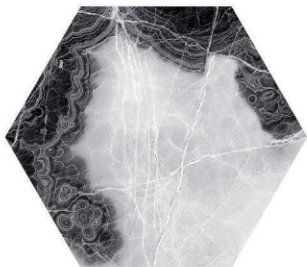

HEXAGONAL

DECORATIVE TILES

295x255mm / Matt Finish

FELLOW GLOOMY

6 PIECE RANDOM